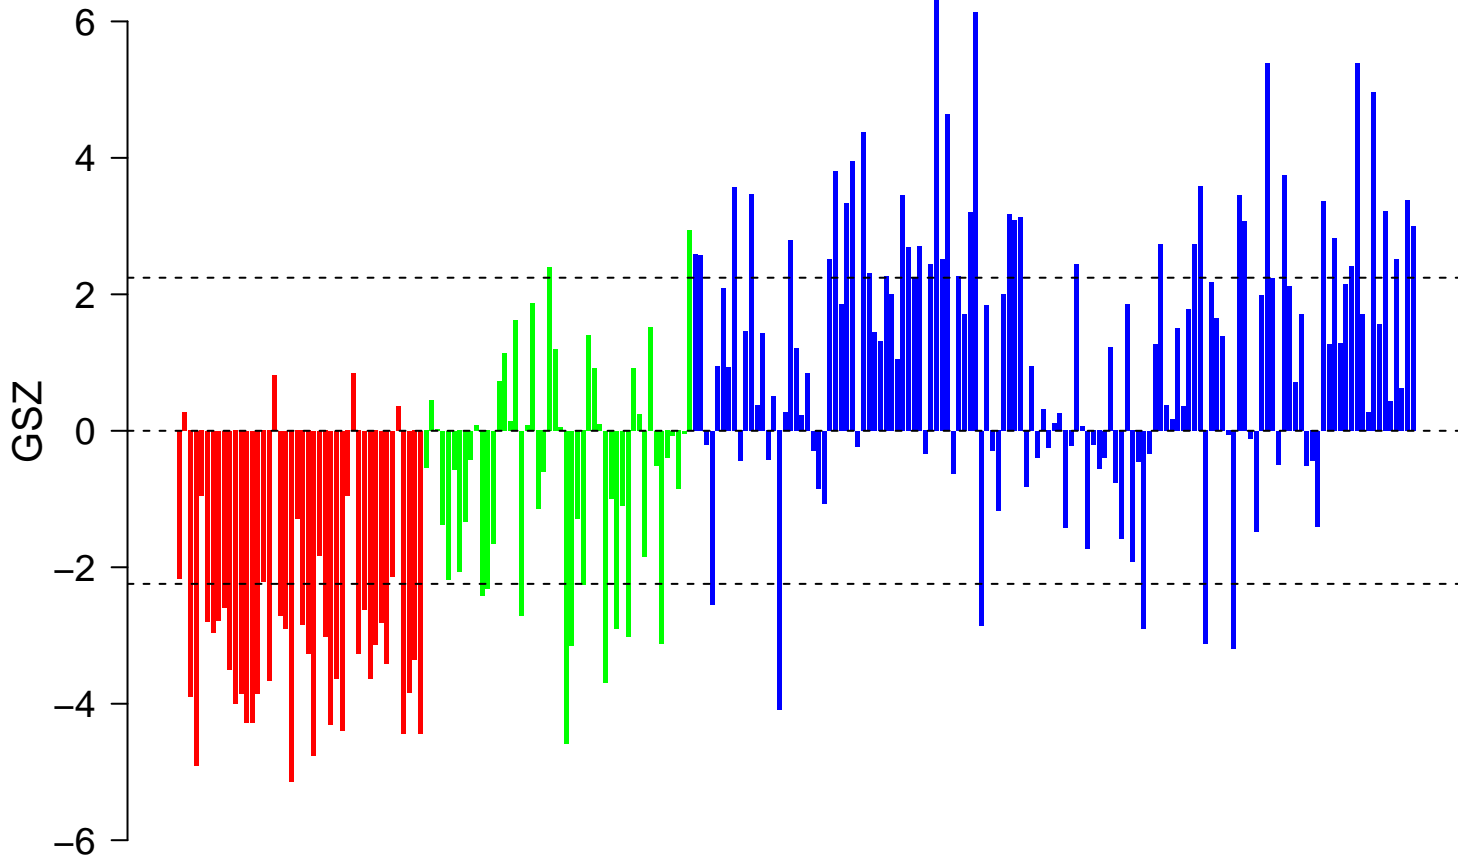

# Pentrack\_CRC\_TCGA\_corr\_U\_msi-h\_UP

■ on  
■ -  
□ off